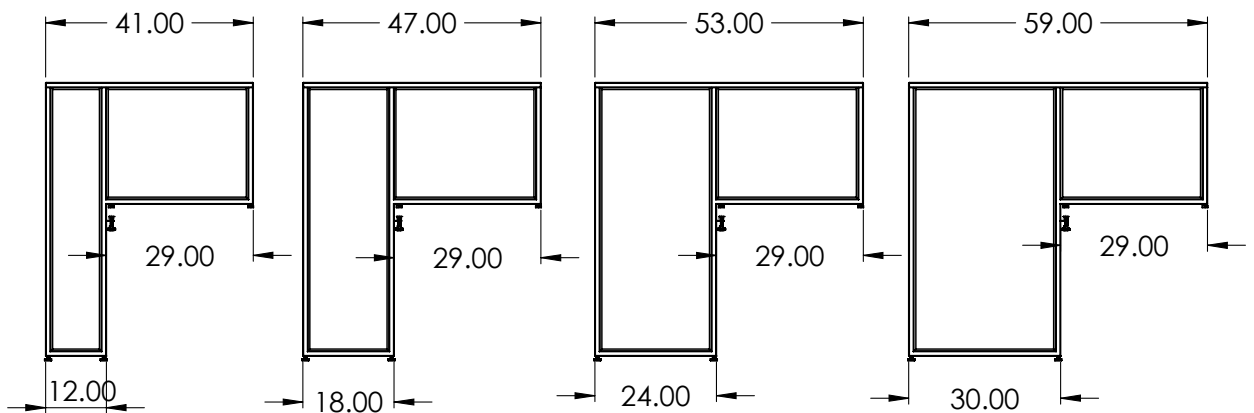

29" Wide Desk Panel Screen Widths