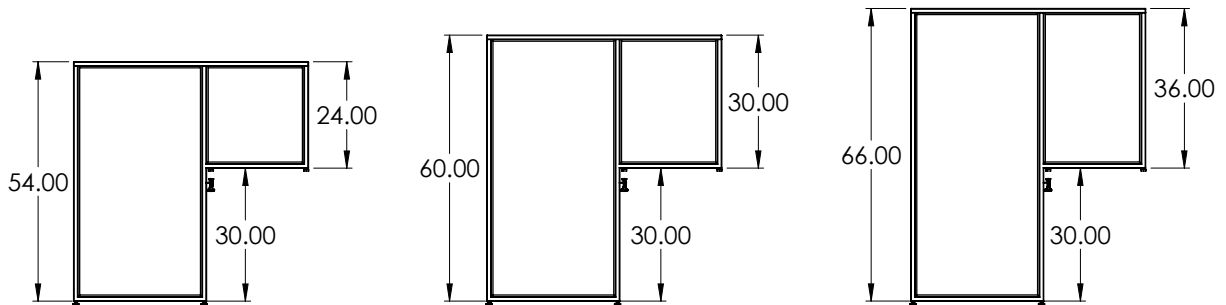

## Heights

Lean2 Divider screens are available in three different heights. 54", 60" and 66" high. All screens have a 30" high clearance below the desk panel.

## Widths

Desk panel widths are 23" wide and 29" wide to accommodate a 24" or a 30" deep worksurface. The Floor panels are available in 6" increments to provide a variety of privacy and space division options.