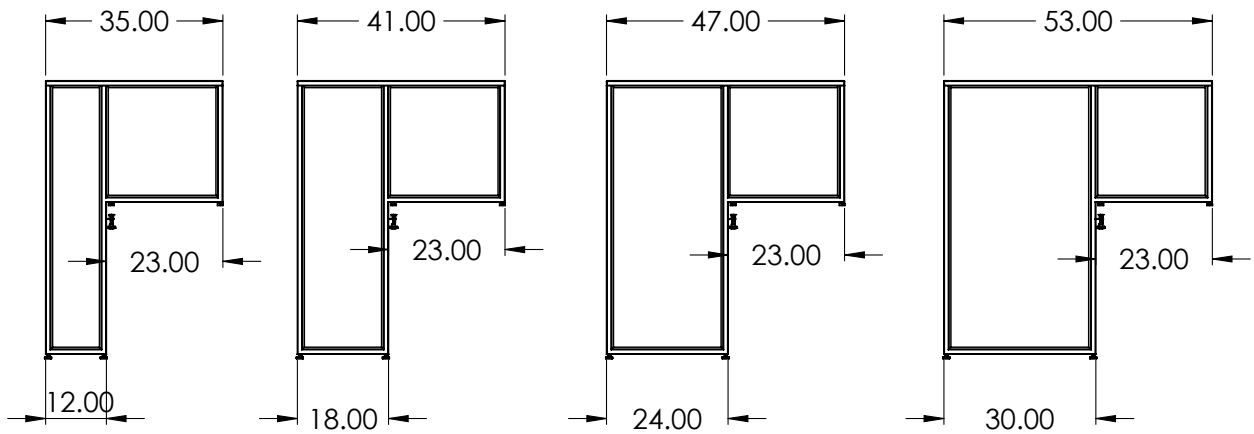

23" Wide Desk Panel Screen Widths